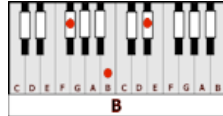

HEAVEN - Los Lonely Boys (F#)

GUITAR / KEYBOARD CHORDS:

F#=xx4322

B=xx4442

Ab=xx111x

A=xo222o

A#=xx3331

E=o221oo

Ebm=xx3342

Db7=xx3424

INTRO: Intro lick X2, then lead over **F# B F# B F# B F# B (STOP)**

F# **B** **F#** **B** **F#** **B** **F#** **B** **(STOP)**
 Sa-a-ave me from this prison....Lord, help me get away
F# **B** **F#** **B** **(STOP)**
 Cause o-o-o-nly you can save me now from this misery
F# **B** **F#** **B** **F#** **B** **(STOP)**
 I-I-I've been lost in my own place and I'm gettin' weary, how far is heaven
F# **B** **F#** **B** **(STOP)**
 And I-I-I know I need to change my way's of livin', how far is heaven, Lord can you tell me

GUITAR BREAK: **F# B F# B F# B F# B**

Ab **A-A#** **E** **Ebm** **Db7** **(STOP)**
BRIDGE: Tu que estas en el alto cielo, echame tu bendicion
 (You who are in the highest heaven....give me your blessing)